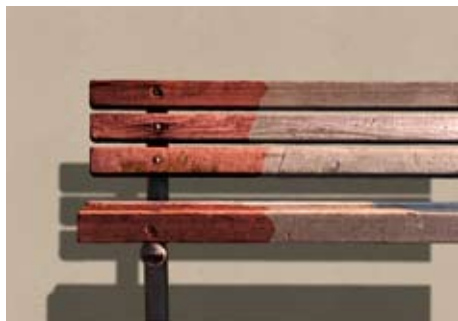

v wood revival

Dripping wood stain and weathered outdoor wooden furniture are generally not the best combination, with the applicator having to do battle with the difficulty of painting surfaces and cracks that run every which way without dripping the wood stain onto the deck below.

To make the rejuvenating process quicker and easier, Resene has developed new Resene Timber and Furniture Gel. Resene Timber and Furniture Gel is a non-drip, easy to apply, waterborne gel-stain designed for use on a wide variety of new and weathered timber surfaces, including furniture. It is available in four colours – Sheer Black, Kwila, Jarrah Tree and Silvered Grey. Available from your Resene ColorShop.

^ fruit float

This stylish and contemporary 'diy' fruit bowl by Thatch is made of clear acrylic for a floating display of its contents. Also available in wood, the bowl's proportions reflect a nautical inspiration; it is 72cm long. Provided as a kitset which is quickly and easily slotted together, 'diy' is ideal for sending overseas. Prices are Acrylic $139, Wood $129, from Essenze, www.essenze.co.nz.

Resene
Sublime