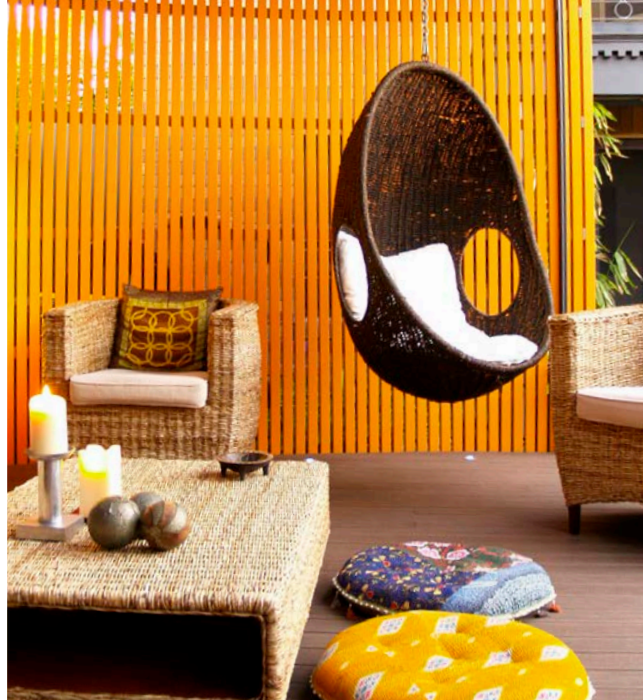

Resene
Bright Spark

Resene
Gulf Stream

Resene
Citrus