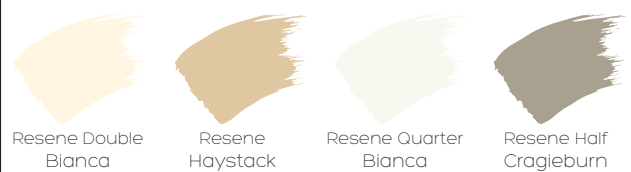

Resene Half Spanish White   Resene Quarter Pearl Lusta   Resene Eighth Pearl Lusta   Resene Triple Spanish White

Resene Avocado   Resene Buttery White   Resene Quarter Villa White   Resene Vesuvius

Resene Double Bianca   Resene Haystack   Resene Quarter Bianca   Resene Half Cragieburn