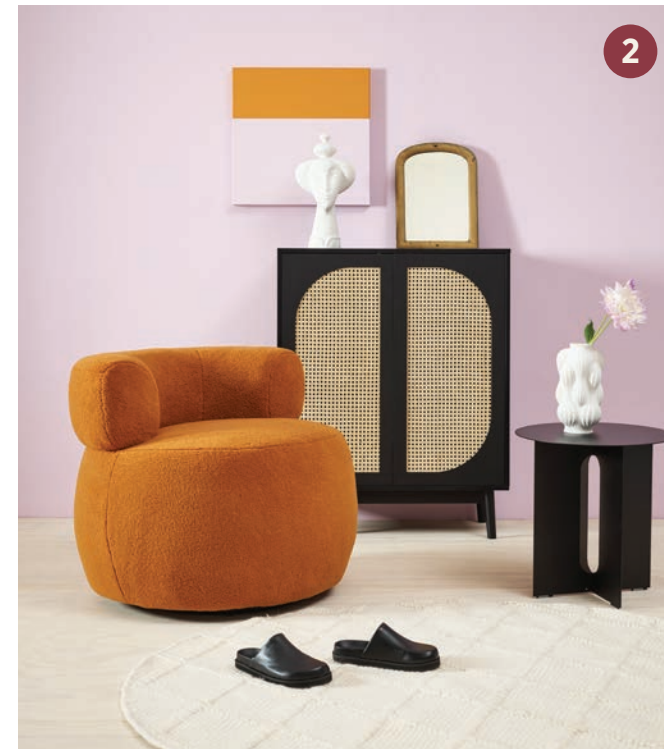

STYLIST TIP

The perfect shade of lilac, **Resene Twilight** is a pale lilac pink, rosy and suffused with the last sunset. Pair with the depth of **Resene Zibibbo**, a deep velvety red, for a bedroom palette with a bit of romance.

THIS PAGE Back wall painted in **Resene Twilight**, right-hand walls painted in **Resene Zibibbo**, and floor finished in **Resene Colorwood Breathe Easy**. Wall hook painted in **Resene Zibibbo**. Monza Bed by Ercol, $2,795 from **Good Form**. Tobacco Stripes Linen flat sheet $123, Tobacco Stripe Linen pillowcases $64 set of two, Lilac linen pillowcases $64 set of two, Lilac linen duvet, $239, all from **Foxtrot Linen**. Ida Bolster cushion cover in Mulberry, $69.90 from **Citta**. Stripe Black cushion, $139 from **Father Rabbit**. *Victorian Rise* painting, $75 from **Flotsam & Jetsam**. *Terracotta & Rose* painting by Brenda Clews, $950 from **Endemic World**. Raawii Strøm vase $150, Rosenthal Flux Glass Berry vase $399, Colonna black stool $865, from **Smith and Caughey's**. Karaka Merino rug $1210, from **Baya**. Flowers from **Urban Flowers**.

RIGHT: 1. Left wall painted in **Resene SpaceCote Flat** in Resene Egg Sour, right wall painted in **Resene SpaceCote Flat** in Resene Cinnamon, and floor finished in **Resene Colorwood** in Resene Breathe Easy. Franco Albini Belladonna rattan sofa by Sika Design $3650, Fordite rug by CC-Tapis $16,800, from **Good Form**. Toledo French market basket $119, from **Father Rabbit**. Serenade throw $90, Flaxmill Doeskin cushion $140, Cassia Almond cushion $115, Flaxmill Fenugreek cushion $140, all from **Baya**. Zig Zag stool in lilac and leather $970, Venus

mug in lilac $49.95, from **Smith and Caughey's**. *Two Roads North* painting by Lucy Rice, $2,200 from **Endemic World**. Haven Sheer curtains in Cloud, from $99.99 each, from **Curtain Studio**.