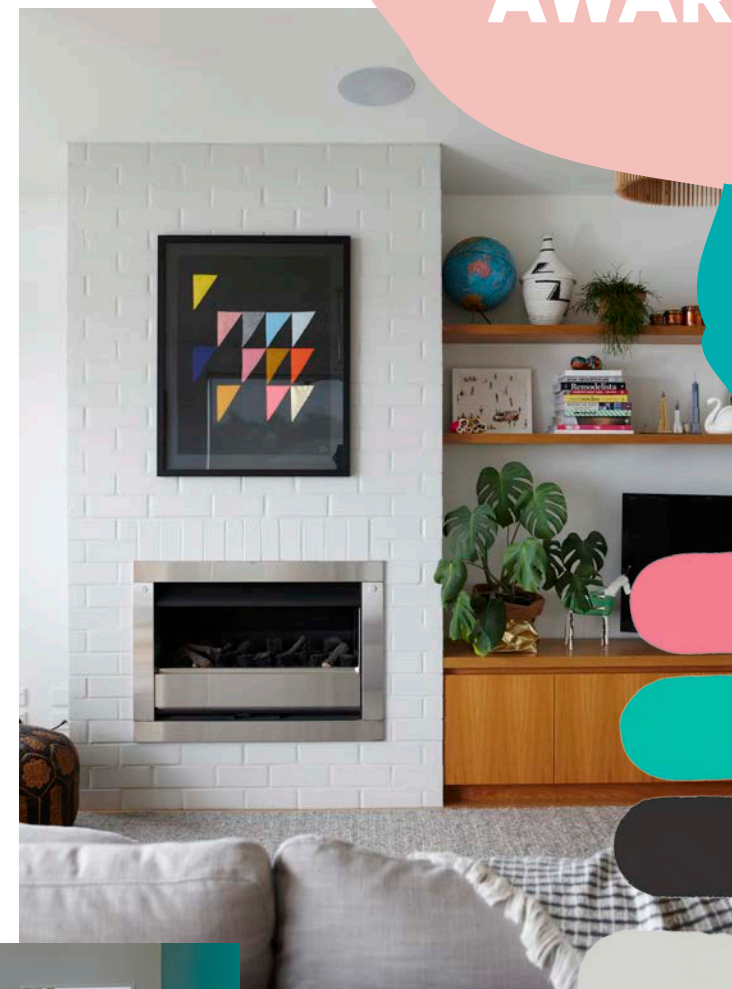

Resene COLOUR HOME AWARDS

GET YOUR ENTRY IN BY 6 MARCH AND YOU COULD BE OUR FIFTH AND FINAL FINALIST!

RESENE SHADES TO TRY:

- Resene 'Suzie Q'
- Resene 'Freelance'
- Resene 'Half Bokara Grey'
- Resene 'Quarter Atmosphere'

HOW TO ENTER

Email photos and a 200-word (or more) description of your project to yhg@bauermedia.co.nz with your last name and 'Resene Colour Home' in the subject line. Please include your name, home address, daytime phone number, the names of the Resene colours used and details of when you painted your home. Please credit anyone who assisted you in choosing the colours.

TERMS & CONDITIONS Instructions on how to enter are part of the conditions of entry. This competition is open to New Zealand residents, except employees of Bauer Media Group (LP), Resene, and their immediate families and agencies. The five finalists and overall winner will be notified by telephone and/or email. All projects are eligible for consideration for the Resene website. Any non-finalists selected for the Resene website will receive a free gift from Resene. Resene paints and colours are available from Resene ColorShops and resellers nationwide. www.resene.co.nz or 0800 RESENE (737 363).

All from The Range fashion colours. Resene paints and colours are available from Resene ColorShops and resellers nationwide. www.resene.co.nz or 0800 RESENE (737 363).